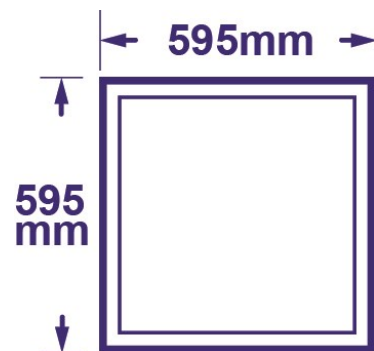

- High quality diffuser for uniform light distribution
- High efficacy, 130lm/W
- Flicker-free
- Lifetime of 50000 hrs
- 4000/5000/6000K CCT Changeable
- 110° beam angle
- Surface mount and suspended installation accessories available
- Includes 1.2m Australian approved cable and plug
- 3 year warranty

Order Code	66625
General Data	
Lamp Base	N/A
Design	PMMA Light Guide Plate
Geometric Data	
Height (mm)	595mm
Diameter (mm)	595mm
Cut-Hole (mm)	595x595mm
Weight (g)	1980g
Electric Data	
Wattage	24W
Voltage	220-240V
Power Factor	0.9
Operating Frequency	50 or 60Hz
Photometric Data	
Total Luminous Flux (lm)	3100 lm
CRI	80
CCT	4000/5000/6000K – CCT Changeable
Luminous Intensity (cd)	TBC
Beam Angle (°)	110°
Lifetime(L70)	50000 hrs
Operating Temperature	-20 to 40°C