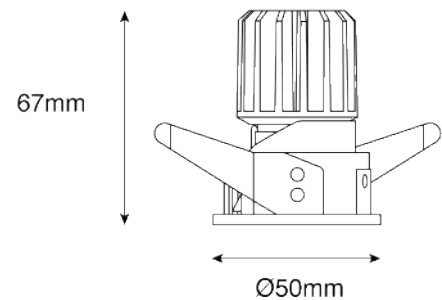

specifications

system wattage:	7W
luminaire output:	505lm to 562lm
CCT:	2700K, 3000K, 3500K, 4000K
optics:	20°, 35°, 55°
CRI:	90
control:	non-dim, 1-10V, triac, DALI, Casambi
operating voltage:	240Vac
finish:	white & black
housing:	die-cast aluminium & specular aluminium reflector
diffuser:	glass lens
enclosure protection:	IP20
operating temp:	25°C
lifetime:	50,000hrs
warranty:	5 years
accessories:	honeycomb filter, frosted diffuser